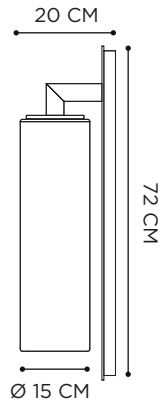

CORD LENGTH: 4 METER

DOME SMALL WITH SMOKE & CLEAR GLASS

DOME WALL

POWDER COATED ALUMINIUM: ANTHRACITE

MOUTHBLOWN GLASS: CLEAR/SMOKE

REFERENCE	DESCRIPTION	LIGHTBULB SOCKET	WATT	K	LM	INPUT	IP	EEC
DOMEWBCL	 CLEAR	E27 - DECORATIVE LED INCLUDED	4 W	2200	280	230V	43	A-G 
DOMEWBSM	 SMOKE	E27 - DECORATIVE LED INCLUDED	4 W	2200	280	230V	43	A-G 