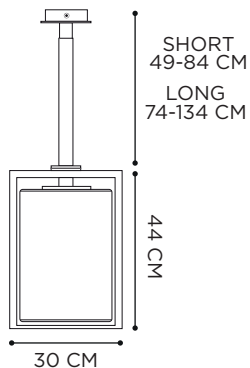

DOME CEILING