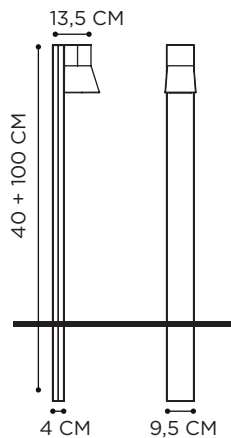

BEACON

TEAK

PORCELAIN: BLACK/WHITE

REFERENCE	DESCRIPTION	INTEGRATED LIGHT	WATT	K	LM	INPUT	IP	EEC
BCN140B	BLACK	LED	2,2 W	2700	390	100-240V	65	C
BCN140W	WHITE	LED	2,2 W	2700	390	100-240V	65	C

INCLUDES 250mA DRIVER

INSTALLATION OPTION: JUB5625