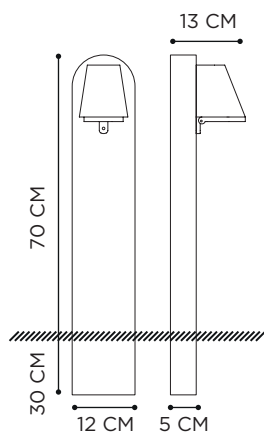

BEACON WALL

REFERENCE	PRICE	DESCRIPTION	INTEGRATED LIGHT	WATT	K	LM	INPUT	IP	EEC
BCNWB	€ 465	BLACK	LED	2,2 W	2700	390	100-240V	65	C
BCNWW	€ 465	WHITE	LED	2,2 W	2700	390	100-240V	65	C

BEAMY

REFERENCE	PRICE	DESCRIPTION	LIGHTBULB SOCKET	WATT	INPUT	IP	EEC
BMY100230AB	€ 455	ANTIQUE BRASS	GU10 - LED FLAT OPTIC (NOT INCLUDED)	5 W	230V	44	A-G
BMY100230WB	€ 475	WEATHERED BRASS	GU10 - LED FLAT OPTIC (NOT INCLUDED)	5 W	230V	44	A-G
BMY100230AZ	€ 455	ZINC	GU10 - LED FLAT OPTIC (NOT INCLUDED)	5 W	230V	44	A-G
BMY100230A	€ 415	ANTHRACITE	GU10 - LED FLAT OPTIC (NOT INCLUDED)	5 W	230V	44	A-G
BMY100230WR	€ 415	WHITE	GU10 - LED FLAT OPTIC (NOT INCLUDED)	5 W	230V	44	A-G