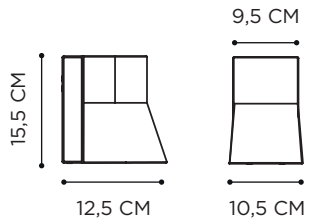

BEACON WALL