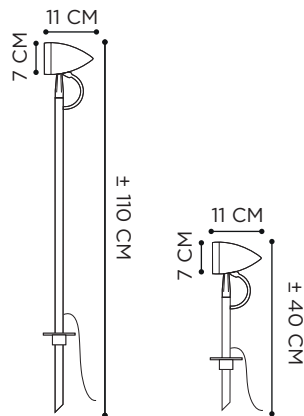

BULLET

ANTIQUE BRASS

ANTIQUE ZINC

REFERENCE	DESCRIPTION	INTEGRATED LIGHT	WATT	INPUT	IP	EEC
BLTG230AB	40 CM - ANTIQUE BRASS	GU10 - LED FLAT OPTIC (NOT INCLUDED)	5 W	230V	44	A-G
BLTG230AZ	40 CM - ANTIQUE ZINC	GU10 - LED FLAT OPTIC (NOT INCLUDED)	5 W	230V	44	A-G
BLT230AB	110 CM - ANTIQUE BRASS	GU10 - LED FLAT OPTIC (NOT INCLUDED)	5 W	230V	44	A-G
BLT230AZ	110 CM - ANTIQUE ZINC	GU10 - LED FLAT OPTIC (NOT INCLUDED)	5 W	230V	44	A-G

INFO: ADJUSTABLE HEAD