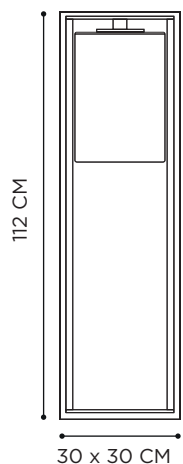

DOME GATE

REFERENCE	PRICE	DESCRIPTION	LIGHTBULB SOCKET	WATT	K	LM	INPUT	IP	EEC
DOMEGTBCL	€ 935	CLEAR GLASS	E27 - DECORATIVE LED INCLUDED	4 W	2200	280	230V	43	A-G ⊕
DOMEGTBSM	€ 1.035	SMOKE GLASS	E27 - DECORATIVE LED INCLUDED	4 W	2200	280	230V	43	A-G ⊕

INSTALLATION OPTION

JUB5625	€ 42	CONNECTION BOX IP68 - 3x4 mm²

DOME MOVE

REFERENCE	PRICE	DESCRIPTION	LIGHTBULB SOCKET	WATT	K	LM	INPUT	IP	EEC
DOMEMBCL	€ 965	CLEAR GLASS	E27 - DECORATIVE LED INCLUDED	4 W	2200	280	230V	43	A-G ⊕
DOMEMBSM	€ 1.065	SMOKE GLASS	E27 - DECORATIVE LED INCLUDED	4 W	2200	280	230V	43	A-G ⊕

DOME SMALL

REFERENCE	PRICE	DESCRIPTION	LIGHTBULB SOCKET	WATT	K	LM	INPUT	IP	EEC
DOMESBCL	€ 975	CLEAR GLASS	E27 - DECORATIVE LED INCLUDED	4 W	2200	280	230V	43	A-G ⊕
DOMESBSM	€ 1.075	SMOKE GLASS	E27 - DECORATIVE LED INCLUDED	4 W	2200	280	230V	43	A-G ⊕