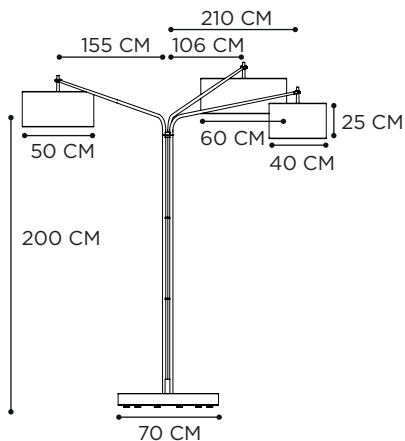

LUNIZ

POWDER COATED STAINLESS STEEL FRAME