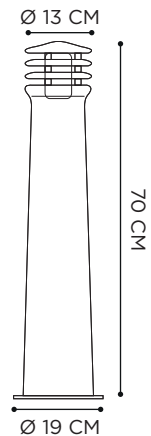

RUSTY

REFERENCE	PRICE	DESCRIPTION	INTEGRATED LIGHT	WATT	K	LM	INPUT	IP	EEC
RPY040AB	€ 675	BRONZE	SOLAR LED	3,2 W	2700	400	230V	54	A
RPY040GG	€ 675	GREEN	SOLAR LED	3,2 W	2700	400	230V	54	A
RPY040PBD	€ 675	DESERT	SOLAR LED	3,2 W	2700	400	230V	54	A

REFERENCE	PRICE	DESCRIPTION	INTEGRATED LIGHT	WATT	K	LM	INPUT	IP	EEC
RPYTBAB	€ 495	BRONZE	SOLAR LED	1,2 W	2700	150	230V	54	A
RPYTBGG	€ 495	GREEN	SOLAR LED	1,2 W	2700	150	230V	54	A
RPYTBPBD	€ 495	DESERT	SOLAR LED	1,2 W	2700	150	230V	54	A

REFERENCE	PRICE	DESCRIPTION	LIGHTBULB SOCKET	WATT	K	LM	INPUT	IP	EEC
RUS40	€ 215	40 CM	E27 - LED / FLUO (NOT INCLUDED)	MAX 11 W				55	A-G
RUS70	€ 295	70 CM	E27 - LED / FLUO (NOT INCLUDED)	MAX 11 W				55	A-G

INTEGRATED LIGHT									
RUS40L	€ 350	40 CM	LED	9 W	3000	470	230V	55	G
RUS70L	€ 430	70 CM	LED	9 W	3000	470	230V	55	G

INSTALLATION OPTION

JUB5625	€ 42	CONNECTION BOX IP68 - 3x4 mm²