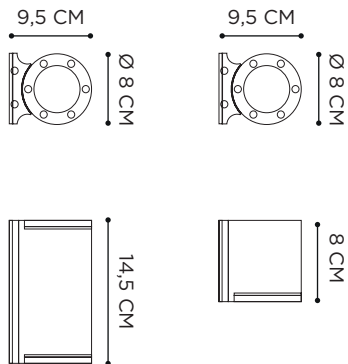

OMEGA WALL

ELECTROPOLISHED STAINLESS STEEL

REFERENCE	DESCRIPTION	LIGHTBULB SOCKET	WATT	INPUT	IP	EEC
OMG1D220EP	1 SPOT	GU10 - LED FLAT OPTIC (NOT INCLUDED)	5 W	230V	55	A-G
OMG2D220EP	2 SPOTS	GU10 - LED FLAT OPTIC (NOT INCLUDED)	5 W	230V	55	A-G