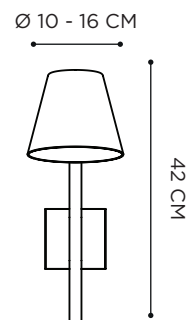

REFERENCE	PRICE	DESCRIPTION	INTEGRATED LIGHT	WATT	K	LM	INPUT	IP	EEC
PRKF	€ 1.195	BASE - ANT. BRASS	LED	4 W	2700	700	100-240V	65	C ⊕
PRKP	€ 995	SPIKE - ANT. BRASS	LED	4 W	2700	700	100-240V	65	C ⊕

LIGHTBULB SOCKET

PRKF230	€ 1.115	BASE - ANT. BRASS	GU10 (NOT INCLUDED)	MAX 5 W			230V	55	A-G ⊕
PRKP230	€ 945	SPIKE - ANT. BRASS	GU10 (NOT INCLUDED)	MAX 5 W			230V	55	A-G ⊕

REFERENCE	PRICE	DESCRIPTION	INTEGRATED LIGHT	WATT	K	LM	INPUT	IP	EEC
PRKW	€ 625	ANTIQUÉ BRASS	LED	3 W	2700	450	100-240V	65	D ⊕

LIGHTBULB SOCKET

PRKW230	€ 575	ANTIQUÉ BRASS	GU10 (NOT INCLUDED)	MAX 5 W			230V	55	A-G ⊕