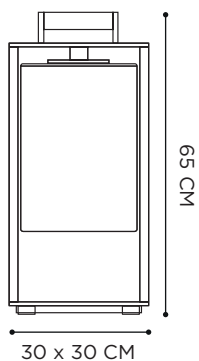

DOME GATE

REFERENCE	PRICE	DESCRIPTION	LIGHTBULB SOCKET	WATT	K	LM	INPUT	IP	EEC
DOMEGTBCL	€ 935	CLEAR GLASS	E27 - DECORATIVE LED INCLUDED	4 W	2200	280	230V	43	A-G ⊕
DOMEGTBSM	€ 1.035	SMOKE GLASS	E27 - DECORATIVE LED INCLUDED	4 W	2200	280	230V	43	A-G ⊕

INSTALLATION OPTION

JUB5625	€ 42	CONNECTION BOX IP68 - 3x4 mm²

DOME MOVE

REFERENCE	PRICE	DESCRIPTION	LIGHTBULB SOCKET	WATT	K	LM	INPUT	IP	EEC
DOMEMBCL	€ 965	CLEAR GLASS	E27 - DECORATIVE LED INCLUDED	4 W	2200	280	230V	43	A-G ⊕
DOMEMBSM	€ 1.065	SMOKE GLASS	E27 - DECORATIVE LED INCLUDED	4 W	2200	280	230V	43	A-G ⊕

DOME SMALL

REFERENCE	PRICE	DESCRIPTION	LIGHTBULB SOCKET	WATT	K	LM	INPUT	IP	EEC
DOMESBCL	€ 975	CLEAR GLASS	E27 - DECORATIVE LED INCLUDED	4 W	2200	280	230V	43	A-G ⊕
DOMESBSM	€ 1.075	SMOKE GLASS	E27 - DECORATIVE LED INCLUDED	4 W	2200	280	230V	43	A-G ⊕