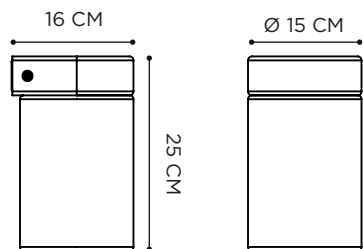

TESLA WALL

REFERENCE	PRICE	DESCRIPTION	LIGHTBULB SOCKET	WATT	K	LM	INPUT	IP	EEC
TSLWA	€ 345	CLEAR GLASS	E27 - DECORATIVE LED INCLUDED	4 W	2200	280	230V	43	A-G
TSLWASM	€ 345	SMOKE GLASS	E27 - DECORATIVE LED INCLUDED	4 W	2200	280	230V	43	A-G