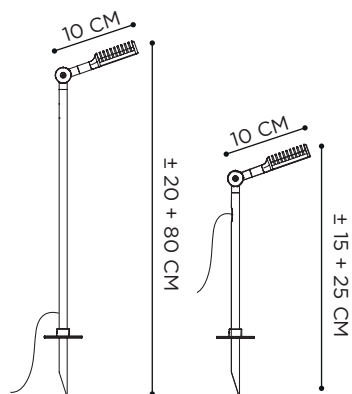

SPIKY

SPOTTY