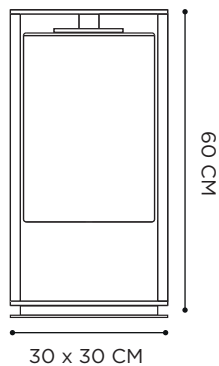

DOME GATE

REFERENCE	PRICE	DESCRIPTION	LIGHTBULB SOCKET	WATT	K	LM	INPUT	IP	EEC
DOMEGTBCL	€ 935	CLEAR GLASS	E27 - DECORATIVE LED INCLUDED	4 W	2200	280	230V	43	A-G ⊕
DOMEGTBSM	€ 1.035	SMOKE GLASS	E27 - DECORATIVE LED INCLUDED	4 W	2200	280	230V	43	A-G ⊕

INSTALLATION OPTION

JUB5625	€ 42	CONNECTION BOX IP68 - 3x4 mm²