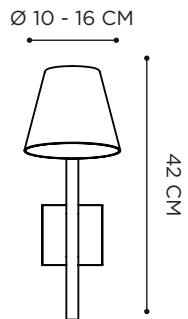

PARKER WALL