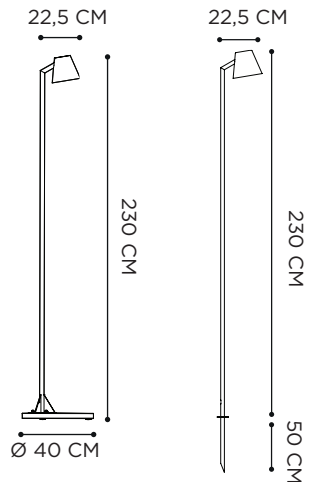

PARKER FLOOD & PATH