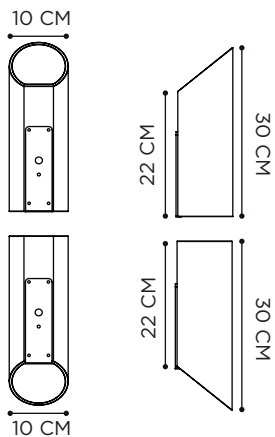

CORD LENGTH: 5M

MEDUZ ANTHRACITE COATED WITH SMOKE GLASS - EXES 77 LOW DINING CHAIRS- BUTLER 40 & 60 SIDE TABLE - RUG 150 BARK

MOSO WALL

PORCELAIN: WHITE/BLACK/NIGHT BLUE

REFERENCE	DESCRIPTION	INTEGRATED LIGHT	WATT	K	LM	INPUT	IP	EEC
MSOWUW*	UP - WHITE	LED	3 W	2700	450	230V	65	D
MSOWUB*	UP - BLACK	LED	3 W	2700	450	230V	65	D
MSOWUNB*	UP - NIGHT BLUE	LED	3 W	2700	450	230V	65	D
MSOWDW*	DOWN - WHITE	LED	3 W	2700	450	230V	65	D
MSOWDB*	DOWN - BLACK	LED	3 W	2700	450	230V	65	D
MSOWDNB*	DOWN - NIGHT BLUE	LED	3 W	2700	450	230V	65	D