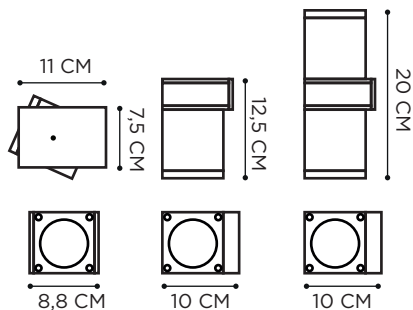

Q-BIC WALL

TEAK

ELECTROPOLISHED STAINLESS STEEL

POWDER COATED ALUMINIUM: ANTHRACITE

REFERENCE	DESCRIPTION	LIGHTBULB SOCKET	WATT	INPUT	IP	EEC
QBW1D220EP	1 SPOT - EP	GU10 - LED FLAT OPTIC (NOT INCLUDED)	5 W	230V	55	A-G
QBW2D220EP	2 SPOTS - EP	GU10 - LED FLAT OPTIC (NOT INCLUDED)	5 W	230V	55	A-G
QBWVD220EP	1 SPOT 270° - EP	GU10 - LED FLAT OPTIC (NOT INCLUDED)	5 W	230V	55	A-G
QBWVD230A	1 SPOT 270° - ANTHRACITE	GU10 - LED FLAT OPTIC (NOT INCLUDED)	5 W	230V	55	A-G

QBWVD220EP: ADJUSTABLE ANGLE 270° - GROUND MOUNTING IS ALSO POSSIBLE

QBWVD230A: ADJUSTABLE ANGLE 270° - GROUND MOUNTING IS ALSO POSSIBLE