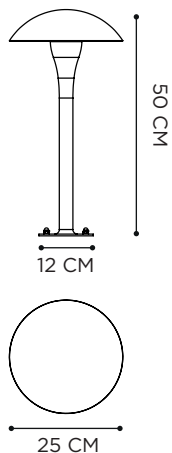

FUNGY

LUNIZ

REFERENCE	PRICE	DESCRIPTION	LIGHTBULB SOCKET	WATT	INPUT	IP	EEC
FGY50RI	€ 295	RUSTY IRON	G9 - LED (NOT INCLUDED)	MAX 5 W	230V	55	A-G ⊕
FGY50WB	€ 745	WEATHERED BRASS	G9 - LED (NOT INCLUDED)	MAX 5 W	230V	55	A-G ⊕

INSTALLATION OPTION

JUB5625	€ 42	CONNECTION BOX IP68 - 3x4 mm²

REFERENCE	PRICE	DESCRIPTION	LIGHTBULB SOCKET	WATT	INPUT	IP	EEC
LNZSMLA	€ 2.995	ANTHRACITE FRAME	3x E27	MAX 15W	230V	44	A-G ⊕
LNZSMLPB	€ 2.995	PEBBLE FRAME	3x E27	MAX 15W	230V	44	A-G ⊕
+							
LNZBASE70CERAMBS	€ 730	BS CERAMIC BASE PLATE					
LNZBASE70CERAMCD	€ 835	CD CERAMIC BASE PLATE					
LNZBASE70CERAMCL	€ 795	CL CERAMIC BASE PLATE					
LNZBASE70CERAMNM	€ 835	NM CERAMIC BASE PLATE					
LNZBASE70CERAMPG	€ 575	PG CERAMIC BASE PLATE					
LNZBASE70CERAMTG	€ 530	TG CERAMIC BASE PLATE					
LNZBASE70CERAMTM	€ 795	TM CERAMIC BASE PLATE					
LNZBASE70CERAMTR	€ 575	TR CERAMIC BASE PLATE					
LNZBASE70CERAMTS	€ 795	TS CERAMIC BASE PLATE					
LNZBASE70CERAMWUM	€ 575	WUM CERAMIC BASE PLATE					
LNZBASE70CERAMZUM	€ 575	ZUM CERAMIC BASE PLATE					
+							
LNZSHADEF40WR..	€ 350	40 CM - FABRIC LAMPSHADE					
LNZSHADEF50WR..	€ 425	50 CM - FABRIC LAMPSHADE					
LNZSHADEF60WR..	€ 495	60 CM - FABRIC LAMPSHADE					
OR							
LNZSHADER40ABR	€ 350	40 CM - LAMPSHADE BRONZE ROPE FIBER					
LNZSHADER40AG	€ 350	40 CM - LAMPSHADE GREEN ROPE FIBER					
LNZSHADER40AD	€ 350	40 CM - LAMPSHADE DESERT ROPE FIBER					
LNZSHADER50ABR	€ 425	50 CM - LAMPSHADE BRONZE ROPE FIBER					
LNZSHADER50AG	€ 425	50 CM - LAMPSHADE GREEN ROPE FIBER					
LNZSHADER50AD	€ 425	50 CM - LAMPSHADE DESERT ROPE FIBER					
LNZSHADER60ABR	€ 495	60 CM - LAMPSHADE BRONZE ROPE FIBER					
LNZSHADER60AG	€ 495	60 CM - LAMPSHADE GREEN ROPE FIBER					
LNZSHADER60AD	€ 495	60 CM - LAMPSHADE DESERT ROPE FIBER