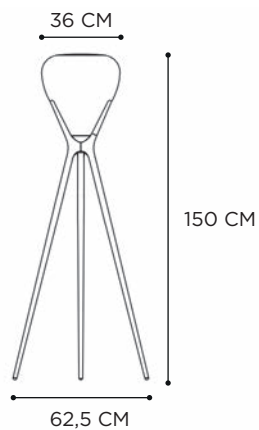

MEDUZ

MOSO WALL

OMEGA WALL

REFERENCE	PRICE	DESCRIPTION	INTEGRATED LIGHT	WATT	K	LM	INPUT	IP	EEC
MDZ150ASM	€ 1.245	■ ANTHRACITE	E27 - DECORATIVE LED INCLUDED	4 W	2200	280	230V	43	A-G ⊕
MDZ150PBSM	€ 1.245	■ PEBBLE	E27 - DECORATIVE LED INCLUDED	4 W	2200	280	230V	43	A-G ⊕

REFERENCE	PRICE	DESCRIPTION	INTEGRATED LIGHT	WATT	K	LM	INPUT	IP	EEC
MSOWUW*	€ 395	■ UP - WHITE	LED	3 W	2700	450	230V	65	D ⊕
MSOWUB*	€ 395	■ UP - BLACK	LED	3 W	2700	450	230V	65	D ⊕
MSOWUNB*	€ 395	■ UP - NIGHT BLUE	LED	3 W	2700	450	230V	65	D ⊕
MSOWDW*	€ 395	■ DOWN - WHITE	LED	3 W	2700	450	230V	65	D ⊕
MSOWDB*	€ 395	■ DOWN - BLACK	LED	3 W	2700	450	230V	65	D ⊕
MSOWDNB*	€ 395	■ DOWN - NIGHT BLUE	LED	3 W	2700	450	230V	65	D ⊕

REFERENCE	PRICE	DESCRIPTION	LIGHTBULB SOCKET	WATT	INPUT	IP	EEC
OMG1D220EP	€ 255	■ 1 SPOT	GU10 - LED FLAT OPTIC (NOT INCLUDED)	5 W	230V	55	A-G ⊕
OMG2D220EP	€ 395	■ 2 SPOTS	GU10 - LED FLAT OPTIC (NOT INCLUDED)	5 W	230V	55	A-G ⊕