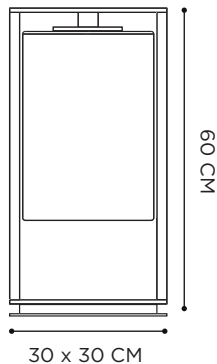

DOME GATE

POWDER COATED ALUMINIUM: ANTHRACITE

MOUTHBLOWN GLASS: CLEAR/SMOKE

REFERENCE	DESCRIPTION	LIGHTBULB SOCKET	WATT	K	LM	INPUT	IP	EEC
DOMEGTBCL	CLEAR	E27 - DECORATIVE LED INCLUDED	4 W	2200	280	230V	43	A-G
DOMEGTBSM	SMOKE	E27 - DECORATIVE LED INCLUDED	4 W	2200	280	230V	43	A-G