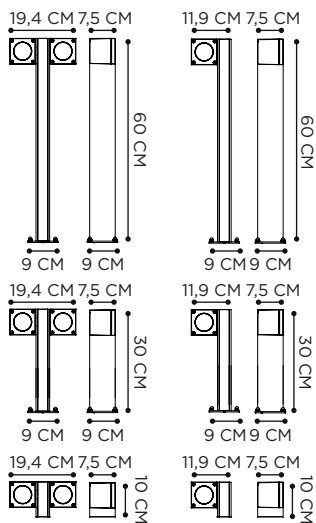

Q-BIC

TEAK

ELECTROPOLISHED STAINLESS STEEL

POWDER COATED ALUMINIUM: ANTHRACITE

REFERENCE	DESCRIPTION	LIGHTBULB SOCKET	WATT	INPUT	IP	EEC
QB301D220EP	30 CM 1 SPOT - EP	GU10 - LED FLAT OPTIC (NOT INCLUDED)	5 W	230V	55	A-G
QB302D220EP	30 CM 2 SPOT - EP	GU10 - LED FLAT OPTIC (NOT INCLUDED)	5 W	230V	55	A-G
QB601D220EP	60 CM 1 SPOT - EP	GU10 - LED FLAT OPTIC (NOT INCLUDED)	5 W	230V	55	A-G
QB602D220EP	60 CM 2 SPOT - EP	GU10 - LED FLAT OPTIC (NOT INCLUDED)	5 W	230V	55	A-G
QBG1D220EP	10 CM 1 SPOT - EP	GU10 - LED FLAT OPTIC (NOT INCLUDED)	5 W	230V	55	A-G
QBG2D220EP	10 CM 2 SPOT - EP	GU10 - LED FLAT OPTIC (NOT INCLUDED)	5 W	230V	55	A-G
QB301D230A	30 CM 1 SPOT - ANTHRACITE	GU10 - LED FLAT OPTIC (NOT INCLUDED)	5 W	230V	55	A-G
QB302D230A	30 CM 2 SPOT - ANTHRACITE	GU10 - LED FLAT OPTIC (NOT INCLUDED)	5 W	230V	55	A-G
QB601D230A	60 CM 1 SPOT - ANTHRACITE	GU10 - LED FLAT OPTIC (NOT INCLUDED)	5 W	230V	55	A-G
QB602D230A	60 CM 2 SPOT - ANTHRACITE	GU10 - LED FLAT OPTIC (NOT INCLUDED)	5 W	230V	55	A-G
QBG1D230A	10 CM 1 SPOT - ANTHRACITE	GU10 - LED FLAT OPTIC (NOT INCLUDED)	5 W	230V	55	A-G
QBG2D230A	10 CM 2 SPOT - ANTHRACITE	GU10 - LED FLAT OPTIC (NOT INCLUDED)	5 W	230V	55	A-G

ADJUSTABLE ANGLE 270°
INSTALLATION OPTION: JUB6525