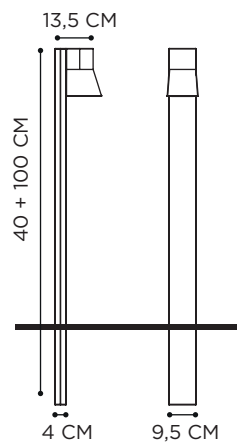

BEACON

REFERENCE	PRICE	DESCRIPTION	INTEGRATED LIGHT	WATT	K	LM	INPUT	IP	EEC
BCN140B	€ 695	BLACK	LED	2,2 W	2700	390	100-240V	65	C
BCN140W	€ 695	WHITE	LED	2,2 W	2700	390	100-240V	65	C

INSTALLATION OPTION

JUB5625	€ 42	CONNECTION BOX IP68 - 3x4 mm²