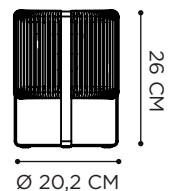

ROPY

ROPY TABLE

RUSTY

REFERENCE	PRICE	DESCRIPTION	INTEGRATED LIGHT	WATT	K	LM	INPUT	IP	EEC
RPY040AB	€ 675	BRONZE	SOLAR LED	3,2 W	2700	400	230V	54	A
RPY040GG	€ 675	GREEN	SOLAR LED	3,2 W	2700	400	230V	54	A
RPY040PBD	€ 675	DESERT	SOLAR LED	3,2 W	2700	400	230V	54	A

REFERENCE	PRICE	DESCRIPTION	INTEGRATED LIGHT	WATT	K	LM	INPUT	IP	EEC
RPYTBAB	€ 495	BRONZE	SOLAR LED	1,2 W	2700	150	230V	54	A
RPYTBGG	€ 495	GREEN	SOLAR LED	1,2 W	2700	150	230V	54	A
RPYTBPBD	€ 495	DESERT	SOLAR LED	1,2 W	2700	150	230V	54	A

REFERENCE	PRICE	DESCRIPTION	LIGHTBULB SOCKET	WATT	K	LM	INPUT	IP	EEC
RUS40	€ 215	40 CM	E27 - LED / FLUO (NOT INCLUDED)	MAX 11 W				55	A-G
RUS70	€ 295	70 CM	E27 - LED / FLUO (NOT INCLUDED)	MAX 11 W				55	A-G

INTEGRATED LIGHT									
RUS40L	€ 350	40 CM	LED	9 W	3000	470	230V	55	G
RUS70L	€ 430	70 CM	LED	9 W	3000	470	230V	55	G

INSTALLATION OPTION

JUB5625	€ 42	CONNECTION BOX IP68 - 3x4 mm²