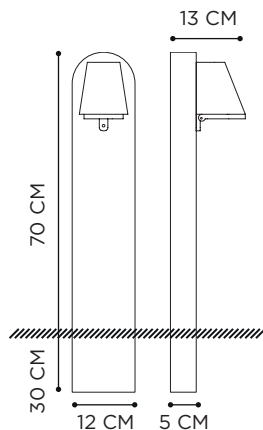

BEAMY

TEAK

ANTIQUE ZINC

ANTIQUE BRASS

WEATHERED BRASS

POWDER COATED ALUMINIUM: ANTHRACITE/WHITE

REFERENCE	DESCRIPTION	LIGHTBULB SOCKET	WATT	INPUT	IP	EEC
BMY100230AZ	ANTIQUE ZINC	GU10 - LED FLAT OPTIC (NOT INCLUDED)	5 W	230V	44	A-G
BMY100230AB	ANTIQUE BRASS	GU10 - LED FLAT OPTIC (NOT INCLUDED)	5 W	230V	44	A-G
BMY100230WB	WEATHERED BRASS	GU10 - LED FLAT OPTIC (NOT INCLUDED)	5 W	230V	44	A-G
BMY100230A	ANTHRACITE	GU10 - LED FLAT OPTIC (NOT INCLUDED)	5 W	230V	44	A-G
BMY100230WR	WHITE	GU10 - LED FLAT OPTIC (NOT INCLUDED)	5 W	230V	44	A-G

INSTALLATION OPTION: JUB5625