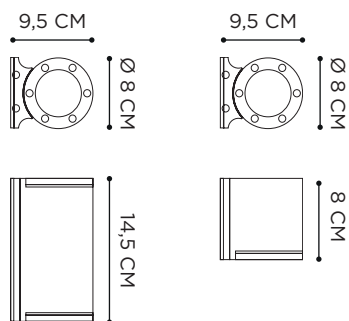

REFERENCE	PRICE	DESCRIPTION	INTEGRATED LIGHT	WATT	K	LM	INPUT	IP	EEC
MDZ150ASM	€ 1.245	■ ANTHRACITE	E27 - DECORATIVE LED INCLUDED	4 W	2200	280	230V	43	A-G ⊕
MDZ150PBSM	€ 1.245	■ PEBBLE	E27 - DECORATIVE LED INCLUDED	4 W	2200	280	230V	43	A-G ⊕

REFERENCE	PRICE	DESCRIPTION	INTEGRATED LIGHT	WATT	K	LM	INPUT	IP	EEC
MSOWUW*	€ 395	■ UP - WHITE	LED	3 W	2700	450	230V	65	D ⊕
MSOWUB*	€ 395	■ UP - BLACK	LED	3 W	2700	450	230V	65	D ⊕
MSOWUNB*	€ 395	■ UP - NIGHT BLUE	LED	3 W	2700	450	230V	65	D ⊕
MSOWDW*	€ 395	■ DOWN - WHITE	LED	3 W	2700	450	230V	65	D ⊕
MSOWDB*	€ 395	■ DOWN - BLACK	LED	3 W	2700	450	230V	65	D ⊕
MSOWDNB*	€ 395	■ DOWN - NIGHT BLUE	LED	3 W	2700	450	230V	65	D ⊕

REFERENCE	PRICE	DESCRIPTION	LIGHTBULB SOCKET	WATT	INPUT	IP	EEC
OMG1D220EP	€ 255	■ 1 SPOT	GU10 - LED FLAT OPTIC (NOT INCLUDED)	5 W	230V	55	A-G ⊕
OMG2D220EP	€ 395	■ 2 SPOTS	GU10 - LED FLAT OPTIC (NOT INCLUDED)	5 W	230V	55	A-G ⊕