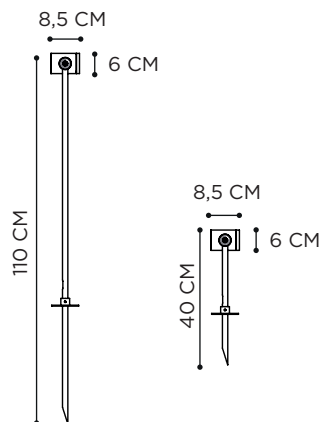

REFERENCE	PRICE	DESCRIPTION	INTEGRATED LIGHT	WATT	K	LM	INPUT	IP	EEC
SEP070W	€ 695	70 CM	LED	3 W	2700	450	100-240V	65	C

INSTALLATION OPTION

JUB5625	€ 42	CONNECTION BOX IP68 - 3x4 mm²

REFERENCE	PRICE	DESCRIPTION	INTEGRATED LIGHT	WATT	K	LM	INPUT	IP	EEC
SPKG	€ 315	40 CM - ANT. BRASS	LED	3 W	2700	450	230V	65	A
SPK	€ 355	100 CM - ANT. BRASS	LED	3 W	2700	450	230V	65	A

REQUIRED

DRI1	€ 40	IP68 LED DRIVER 350mA 9W 100-240V - 50-60Hz							68
OR									
LEDCONKIT	€ 105	DRI + CONNECTION BOX "JUB5625" + JUNCTION BOX "JUB5630"							68

REFERENCE	PRICE	DESCRIPTION	LIGHTBULB SOCKET	WATT	INPUT	IP	EEC
SPT230L040WB	€ 495	40 CM - W. BRASS	GU10 - LED FLAT OPTIC (NOT INCLUDED)	5 W	230V	65	A-G
SPT230L110WB	€ 595	110 CM - W. BRASS	GU10 - LED FLAT OPTIC (NOT INCLUDED)	5 W	230V	65	A-G

INSTALLATION OPTION

JUB5625	€ 42	CONNECTION BOX IP68 - 3x4 mm²