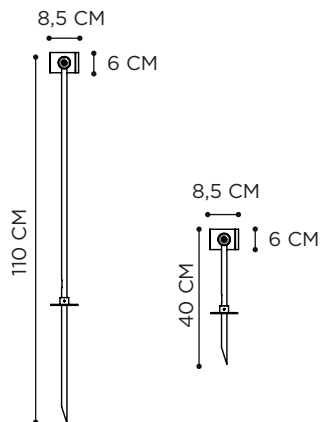

SPOTTY

WEATHERED BRASS

REFERENCE	DESCRIPTION	LIGHTBULB SOCKET	WATT	INPUT	IP	EEC
SPT230L040WB	40 CM	GU10 - LED FLAT OPTIC (NOT INCLUDED)	5 W	230V	65	A-G
SPT230L110WB	110 CM	GU10 - LED FLAT OPTIC (NOT INCLUDED)	5 W	230V	65	A-G