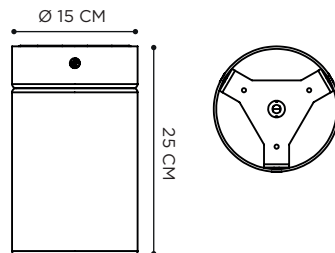

TESLA CEILING