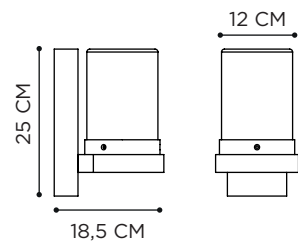

REFERENCE	PRICE	DESCRIPTION	LIGHTBULB SOCKET	WATT	K	LM	INPUT	IP	EEC
CLOW	€ 435		E27 - DECORATIVE LED INCLUDED	4 W	2200	280	230V	44	A-G ⊕