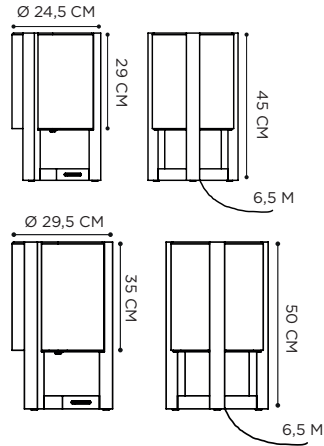

TRISTAR

TEAK

POWDER COATED ALUMINIUM: ANTHRACITE/WHITE

MOUTHBLOWN GLASS: CLEAR/SMOKE

REFERENCE	DESCRIPTION	LIGHTBULB SOCKET	WATT	K	LM	INPUT	IP	EEC
TRS045CL	45 CM - TEAK - CLEAR	E27 - DECORATIVE LED INCLUDED	4 W	2200	280	230V	43	A-G
TRS045SM	45 CM - TEAK - SMOKE	E27 - DECORATIVE LED INCLUDED	4 W	2200	280	230V	43	A-G
TRS050CL	50 CM - TEAK - CLEAR	E27 - DECORATIVE LED INCLUDED	4 W	2200	280	230V	43	A-G
TRS050SM	50 CM - TEAK - SMOKE	E27 - DECORATIVE LED INCLUDED	4 W	2200	280	230V	43	A-G
TRS045ACL	45 CM - ANTHRACITE - CLEAR	E27 - DECORATIVE LED INCLUDED	4 W	2200	280	230V	43	A-G
TRS045WRCL	45 CM - WHITE - CLEAR	E27 - DECORATIVE LED INCLUDED	4 W	2200	280	230V	43	A-G
TRS045ASM	45 CM - ANTHRACITE - SMOKE	E27 - DECORATIVE LED INCLUDED	4 W	2200	280	230V	43	A-G
TRS045WRSM	45 CM - WHITE - SMOKE	E27 - DECORATIVE LED INCLUDED	4 W	2200	280	230V	43	A-G
TRS050ACL	50 CM - ANTHRACITE - CLEAR	E27 - DECORATIVE LED INCLUDED	4 W	2200	280	230V	43	A-G
TRS050WRCL	50 CM - WHITE - CLEAR	E27 - DECORATIVE LED INCLUDED	4 W	2200	280	230V	43	A-G
TRS050ASM	50 CM - ANTHRACITE - SMOKE	E27 - DECORATIVE LED INCLUDED	4 W	2200	280	230V	43	A-G
TRS050WRSM	50 CM - WHITE - SMOKE	E27 - DECORATIVE LED INCLUDED	4 W	2200	280	230V	43	A-G

CORD LENGTH 6,5 METER