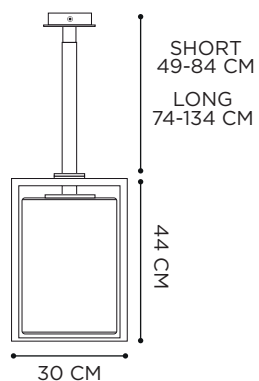

DOME CEILING

REFERENCE	PRICE	DESCRIPTION	LIGHTBULB SOCKET	WATT	K	LM	INPUT	IP	EEC
DOMECBCL	€ 1.025	CLEAR GLASS	E27 - DECORATIVE LED INCLUDED	4 W	2200	280	230V	43	A-G ⊕
DOMECBSM	€ 1.125	SMOKE GLASS	E27 - DECORATIVE LED INCLUDED	4 W	2200	280	230V	43	A-G ⊕
DOMECLBCL	€ 1.055	CLEAR GLASS	E27 - DECORATIVE LED INCLUDED	4 W	2200	280	230V	43	A-G ⊕
DOMECLBSM	€ 1.155	SMOKE GLASS	E27 - DECORATIVE LED INCLUDED	4 W	2200	280	230V	43	A-G ⊕