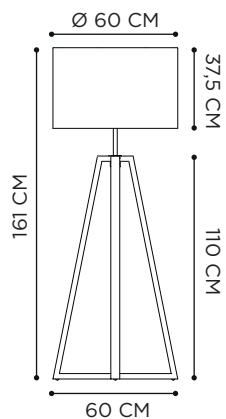

CLUB LOUNGE