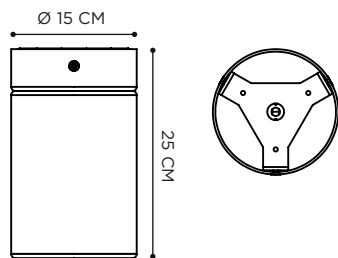

TESLA CEILING