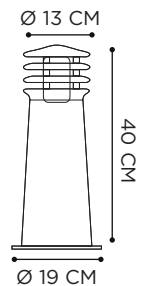

RUSTY

REFERENCE	PRICE	DESCRIPTION	INTEGRATED LIGHT	WATT	K	LM	INPUT	IP	EEC
RPY040AB	€ 675	BRONZE	SOLAR LED	3,2 W	2700	400	230V	54	A
RPY040GG	€ 675	GREEN	SOLAR LED	3,2 W	2700	400	230V	54	A
RPY040PBD	€ 675	DESERT	SOLAR LED	3,2 W	2700	400	230V	54	A

REFERENCE	PRICE	DESCRIPTION	INTEGRATED LIGHT	WATT	K	LM	INPUT	IP	EEC
RPYTBAB	€ 495	BRONZE	SOLAR LED	1,2 W	2700	150	230V	54	A
RPYTBGG	€ 495	GREEN	SOLAR LED	1,2 W	2700	150	230V	54	A
RPYTBPBD	€ 495	DESERT	SOLAR LED	1,2 W	2700	150	230V	54	A

REFERENCE	PRICE	DESCRIPTION	LIGHTBULB SOCKET	WATT	K	LM	INPUT	IP	EEC
RUS40	€ 215	40 CM	E27 - LED / FLUO (NOT INCLUDED)	MAX 11 W				55	A-G
RUS70	€ 295	70 CM	E27 - LED / FLUO (NOT INCLUDED)	MAX 11 W				55	A-G

INTEGRATED LIGHT									
RUS40L	€ 350	40 CM	LED	9 W	3000	470	230V	55	G
RUS70L	€ 430	70 CM	LED	9 W	3000	470	230V	55	G

INSTALLATION OPTION

JUB5625	€ 42	CONNECTION BOX IP68 - 3x4 mm²