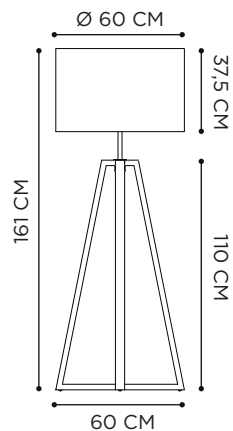

CLUB LOUNGE