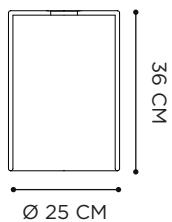

GLASS FOR DOME MOVE/SMALL/GATE/CEILING