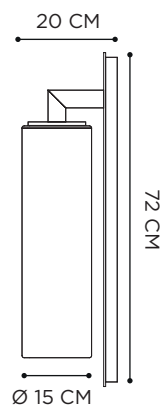

DOME WALL

REFERENCE	PRICE	DESCRIPTION	LIGHTBULB SOCKET	WATT	K	LM	INPUT	IP	EEC
DOMEWBCL	€ 645	CLEAR GLASS	E27 - DECORATIVE LED INCLUDED	4 W	2200	280	230V	43	A-G ⊕
DOMEWBSM	€ 725	SMOKE GLASS	E27 - DECORATIVE LED INCLUDED	4 W	2200	280	230V	43	A-G ⊕

GLASS FOR DOME FLOOR/WALL

REFERENCE	PRICE	DESCRIPTION
03DOMG01	€ 170	CLEAR MOUTHBLOWN GLASS FOR DOME FLOOR / WALL
03DOMG01SM	€ 250	SMOKE MOUTHBLOWN GLASS FOR DOME FLOOR / WALL

GLASS FOR DOME MOVE/SMALL/GATE/CEILING

REFERENCE	PRICE	DESCRIPTION
03DOMG02	€ 225	CLEAR MOUTHBLOWN GLASS FOR DOME MOVE / SMALL / GATE / CEILING
03DOMG02SM	€ 325	SMOKE MOUTHBLOWN GLASS FOR DOME MOVE / SMALL / GATE / CEILING