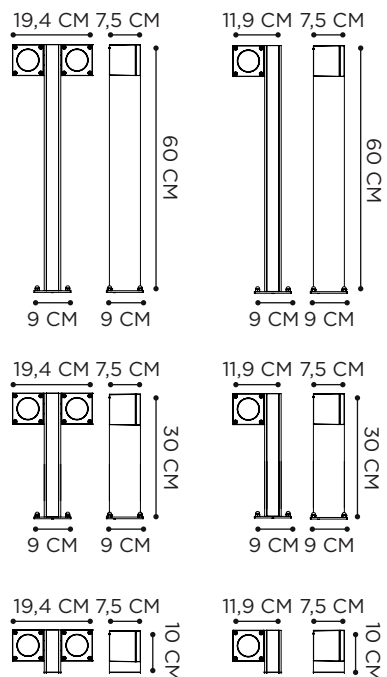

Q-BIC

REFERENCE	PRICE	DESCRIPTION	LIGHTBULB SOCKET	WATT	INPUT	IP	EEC
QB301D220EP	€ 415	30 CM 1 SPOT	LED - GU10 FLAT OPTIC (NOT INCLUDED)	5 W	230V	55	A-G
QB302D220EP	€ 585	30 CM 2 SPOT	LED - GU10 FLAT OPTIC (NOT INCLUDED)	5 W	230V	55	A-G
QB601D220EP	€ 560	60 CM 1 SPOT	LED - GU10 FLAT OPTIC (NOT INCLUDED)	5 W	230V	55	A-G
QB602D220EP	€ 730	60 CM 2 SPOT	LED - GU10 FLAT OPTIC (NOT INCLUDED)	5 W	230V	55	A-G
QBG1D220EP	€ 345	10 CM 1 SPOT	LED - GU10 FLAT OPTIC (NOT INCLUDED)	5 W	230V	55	A-G
QBG2D220EP	€ 515	10 CM 2 SPOT	LED - GU10 FLAT OPTIC (NOT INCLUDED)	5 W	230V	55	A-G
QB301D230A	€ 310	30 CM 1 SPOT	LED - GU10 FLAT OPTIC (NOT INCLUDED)	5 W	230V	55	A-G
QB302D230A	€ 410	30 CM 2 SPOT	LED - GU10 FLAT OPTIC (NOT INCLUDED)	5 W	230V	55	A-G
QB601D230A	€ 395	60 CM 1 SPOT	LED - GU10 FLAT OPTIC (NOT INCLUDED)	5 W	230V	55	A-G
QB602D230A	€ 495	60 CM 2 SPOT	LED - GU10 FLAT OPTIC (NOT INCLUDED)	5 W	230V	55	A-G
QBG1D230A	€ 265	10 CM 1 SPOT	LED - GU10 FLAT OPTIC (NOT INCLUDED)	5 W	230V	55	A-G
QBG2D230A	€ 365	10 CM 2 SPOT	LED - GU10 FLAT OPTIC (NOT INCLUDED)	5 W	230V	55	A-G

Q-BIC WALL