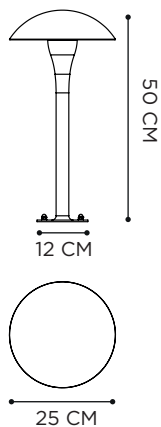

FUNGY

RUSTY IRON

WEATHERED BRASS

REFERENCE	DESCRIPTION	LIGHTBULB SOCKET	WATT	INPUT	IP	EEC
FGY50RI	RUSTY IRON	G9 - (LED NOT INCLUDED)	MAX 5 W	230V	55	A-G
FGY50WB	WEATHERED BRASS	G9 - (LED NOT INCLUDED)	MAX 5 W	230V	55	A-G

INSTALLATION OPTION: JUB5625