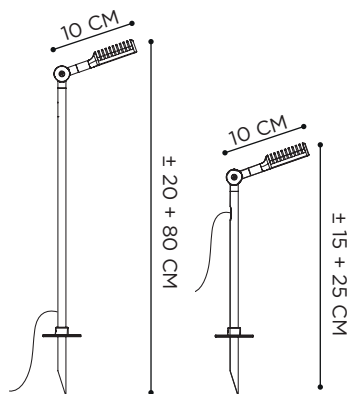

SPIKY

ANTIQUE BRASS

REFERENCE	DESCRIPTION	INTEGRATED LIGHT	WATT	K	LM	INPUT	IP	EEC
SPKG	40 CM	LED	3 W	2700	450	230V	65	A
SPK	100 CM	LED	3 W	2700	450	230V	65	A

REQUIRED: LEDCONKIT OR DR11