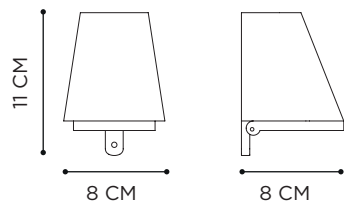

BEAMY WALL

REFERENCE	PRICE	DESCRIPTION	LIGHTBULB SOCKET	WATT	INPUT	IP	EEC
BMYW230AB	€ 175	BRASS	GU10 - LED FLAT OPTIC (NOT INCLUDED)	5 W	230V	44	A-G ⊕
BMYW230WB	€ 195	WEATHERED BRASS	GU10 - LED FLAT OPTIC (NOT INCLUDED)	5 W	230V	44	A-G ⊕
BMYW230AZ	€ 175	ZINC	GU10 - LED FLAT OPTIC (NOT INCLUDED)	5 W	230V	44	A-G ⊕
BMYW230A	€ 135	ANTHRACITE	GU10 - LED FLAT OPTIC (NOT INCLUDED)	5 W	230V	44	A-G ⊕
BMYW230WR	€ 135	WHITE	GU10 - LED FLAT OPTIC (NOT INCLUDED)	5 W	230V	44	A-G ⊕

BULLET