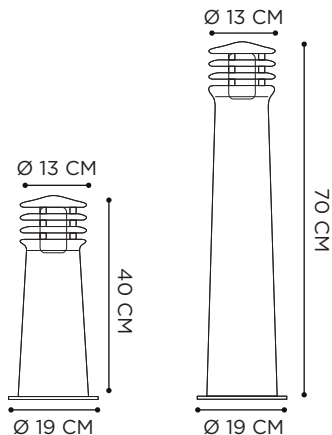

RUSTY

RUSTY IRON

REFERENCE	DESCRIPTION	LIGHTBULB SOCKET	WATT	K	LM	INPUT	IP	EEC
RUS40	40 CM	E27 - LED / FLUO (NOT INCLUDED)	MAX 11 W				55	A-G
RUS70	70 CM	E27 - LED / FLUO (NOT INCLUDED)	MAX 11 W				55	A-G

INTEGRATED LIGHT

RUS40L	40 CM	LED	9 W	3000	470	230V	55	G
RUS70L	70 CM	LED	9 W	3000	470	230V	55	G

LED INCLUDES 250mA DRIVER
INSTALLATION OPTION: JUB5625