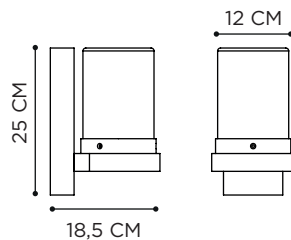

CLOCHE WALL