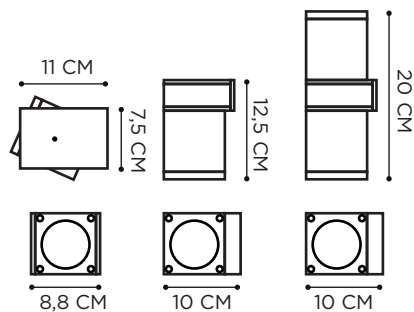

REFERENCE	PRICE	DESCRIPTION	LIGHTBULB SOCKET	WATT	INPUT	IP	EEC
QBW1D220EP	€ 310	1 SPOT	GU10 - LED FLAT OPTIC (NOT INCLUDED)	5 W	230V	55	A-G
QBW2D220EP	€ 480	2 SPOTS	GU10 - LED FLAT OPTIC (NOT INCLUDED)	5 W	230V	55	A-G
QBWVD220EP	€ 310	1 SPOT 270°	GU10 - LED FLAT OPTIC (NOT INCLUDED)	5 W	230V	55	A-G
QBWVD230A	€ 235	1 SPOT 270°	GU10 - LED FLAT OPTIC (NOT INCLUDED)	5 W	230V	55	A-G