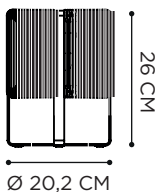

SOLAR LIGHT