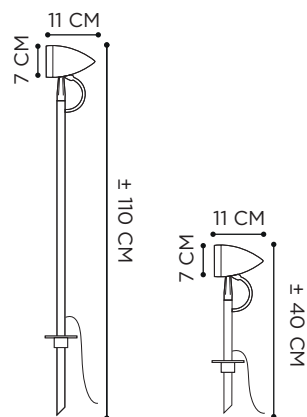

INSTALLATION OPTION

JUB5625	€ 42	CONNECTION BOX IP68 - 3x4 mm ²
---------	------	---

BEAMY WALL

REFERENCE	PRICE	DESCRIPTION	LIGHTBULB SOCKET	WATT	INPUT	IP	EEC
BMYW230AB	€ 175	BRASS	GU10 - LED FLAT OPTIC (NOT INCLUDED)	5 W	230V	44	A-G ⊕
BMYW230WB	€ 195	WEATHERED BRASS	GU10 - LED FLAT OPTIC (NOT INCLUDED)	5 W	230V	44	A-G ⊕
BMYW230AZ	€ 175	ZINC	GU10 - LED FLAT OPTIC (NOT INCLUDED)	5 W	230V	44	A-G ⊕
BMYW230A	€ 135	ANTHRACITE	GU10 - LED FLAT OPTIC (NOT INCLUDED)	5 W	230V	44	A-G ⊕
BMYW230WR	€ 135	WHITE	GU10 - LED FLAT OPTIC (NOT INCLUDED)	5 W	230V	44	A-G ⊕

BULLET

REFERENCE	PRICE	DESCRIPTION	INTEGRATED LIGHT	WATT	INPUT	IP	EEC
BLTG230AB	€ 425	40 CM - BRASS	GU10 - LED FLAT OPTIC (NOT INCLUDED)	5 W	230V	44	A-G ⊕
BLTG230AZ	€ 425	40 CM - ZINC	GU10 - LED FLAT OPTIC (NOT INCLUDED)	5 W	230V	44	A-G ⊕
BLT230AB	€ 475	110 CM - BRASS	GU10 - LED FLAT OPTIC (NOT INCLUDED)	5 W	230V	44	A-G ⊕
BLT230AZ	€ 475	110 CM - ZINC	GU10 - LED FLAT OPTIC (NOT INCLUDED)	5 W	230V	44	A-G ⊕