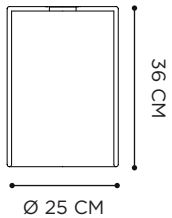

MOVE / SMALL / GATE / CEILING

REFERENCE

03DOMG02B	CLEAR MOUTHBLOWN GLASS
03DOMG02SMB	SMOKE MOUTHBLOWN GLASS