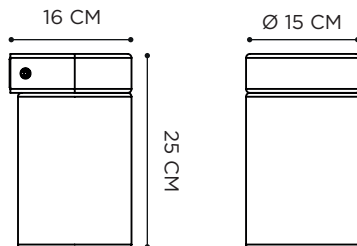

TESLA WALL

POWDER COATED ALUMINIUM: ANTHRACITE

MOUTHBLOWN GLASS: CLEAR/SMOKE

REFERENCE	DESCRIPTION	LIGHTBULB SOCKET	WATT	K	LM	INPUT	IP	EEC
TSLWA	CLEAR	E27 - DECORATIVE LED INCLUDED	4 W	2200	280	230V	43	A-G
TSLWASM	SMOKE	E27 - DECORATIVE LED INCLUDED	4 W	2200	280	230V	43	A-G