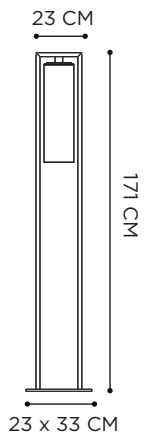

REFERENCE	DESCRIPTION	LIGHTBULB SOCKET	WATT	K	LM	INPUT	IP	EEC
DOMECBCL	49-84 CM - CLEAR	E27 - DECORATIVE LED INCLUDED	4 W	2200	280	230V	43	A-G
DOMECBSM	49-84 CM - SMOKE	E27 - DECORATIVE LED INCLUDED	4 W	2200	280	230V	43	A-G
DOMECLBCL	74-134 CM - CLEAR	E27 - DECORATIVE LED INCLUDED	4 W	2200	280	230V	43	A-G
DOMECLBSM	74-134 CM - SMOKE	E27 - DECORATIVE LED INCLUDED	4 W	2200	280	230V	43	A-G

DOME CEILING 74-134CM WITH CLEAR GLASS - DOME CEILING 49-84CM WITH SMOKE GLASS

DOME CEILING 49-84CM WITH CLEAR GLASS - TABOELA 220 DINING TABLE - O-ZON 55 DINING CHAIR

DOME FLOOR

POWDER COATED ALUMINIUM: ANTHRACITE