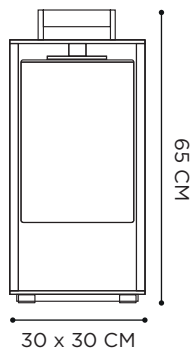

CORD LENGTH: 5 METER

OPTIONAL GALVANIZED STEEL BALLAST: O3DOMEMBALLAST01

DOME MOVE WITH SMOKE GLASS - DOME WALL WITH CLEAR GLASS

DOME SMALL

POWDER COATED ALUMINIUM: ANTHRACITE

MOUTHBLOWN GLASS: CLEAR/SMOKE