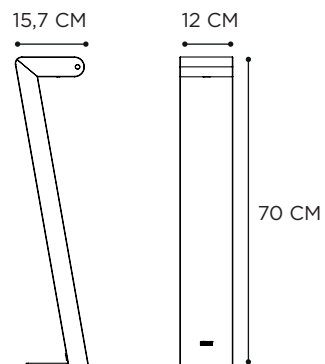

SEPTEM

SPIKY

SPOTTY

REFERENCE	PRICE	DESCRIPTION	INTEGRATED LIGHT	WATT	K	LM	INPUT	IP	EEC
SEP070W	€ 695	70 CM	LED	3 W	2700	450	100-240V	65	C

INSTALLATION OPTION

JUB5625	€ 42	CONNECTION BOX IP68 - 3x4 mm²

REFERENCE	PRICE	DESCRIPTION	INTEGRATED LIGHT	WATT	K	LM	INPUT	IP	EEC
SPKG	€ 315	40 CM - ANT. BRASS	LED	3 W	2700	450	230V	65	A
SPK	€ 355	100 CM - ANT. BRASS	LED	3 W	2700	450	230V	65	A

REQUIRED

DRI1	€ 40	IP68 LED DRIVER 350mA 9W 100-240V - 50-60Hz							68
OR									
LEDCONKIT	€ 105	DRI + CONNECTION BOX "JUB5625" + JUNCTION BOX "JUB5630"							68

REFERENCE	PRICE	DESCRIPTION	LIGHTBULB SOCKET	WATT	INPUT	IP	EEC
SPT230L040WB	€ 495	40 CM - W. BRASS	GU10 - LED FLAT OPTIC (NOT INCLUDED)	5 W	230V	65	A-G
SPT230L110WB	€ 595	110 CM - W. BRASS	GU10 - LED FLAT OPTIC (NOT INCLUDED)	5 W	230V	65	A-G

INSTALLATION OPTION

JUB5625	€ 42	CONNECTION BOX IP68 - 3x4 mm²