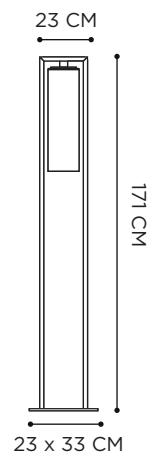

DOME FLOOR

REFERENCE	PRICE	DESCRIPTION	LIGHTBULB SOCKET	WATT	K	LM	INPUT	IP	EEC
DOMEFBCL	€ 745	CLEAR GLASS	E27 - DECORATIVE LED INCLUDED	4 W	2200	280	230V	43	A-G ⊕
DOMEFBSM	€ 825	SMOKE GLASS	E27 - DECORATIVE LED INCLUDED	4 W	2200	280	230V	43	A-G ⊕

INSTALLATION OPTION

JUB5625	€ 42	CONNECTION BOX IP68 - 3x4 mm²