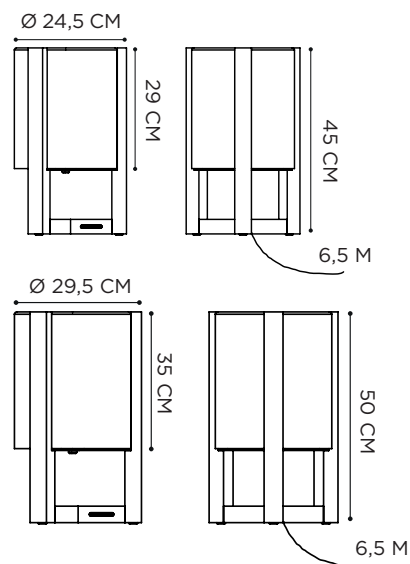

TRISTAR

REFERENCE	PRICE	DESCRIPTION	LIGHTBULB SOCKET	WATT	K	LM	INPUT	IP	EEC
TRS045CL	€ 525	45 CM - TEAK - CLEAR	E27 - DECORATIVE LED INCLUDED	4 W	2200	280	230V	43	A-G
TRS045SM	€ 585	45 CM - TEAK - SMOKE	E27 - DECORATIVE LED INCLUDED	4 W	2200	280	230V	43	A-G
TRS050CL	€ 695	50 CM - TEAK - CLEAR	E27 - DECORATIVE LED INCLUDED	4 W	2200	280	230V	43	A-G
TRS050SM	€ 775	50 CM - TEAK - SMOKE	E27 - DECORATIVE LED INCLUDED	4 W	2200	280	230V	43	A-G
TRS045ACL	€ 645	45 CM - ANTHRACITE - CLEAR	E27 - DECORATIVE LED INCLUDED	4 W	2200	280	230V	43	A-G
TRS045WRCL	€ 645	45 CM - WHITE - CLEAR	E27 - DECORATIVE LED INCLUDED	4 W	2200	280	230V	43	A-G
TRS045ASM	€ 705	45 CM - ANTHRACITE - SMOKE	E27 - DECORATIVE LED INCLUDED	4 W	2200	280	230V	43	A-G
TRS045WRSM	€ 705	45 CM - WHITE - SMOKE	E27 - DECORATIVE LED INCLUDED	4 W	2200	280	230V	43	A-G
TRS050ACL	€ 745	50 CM - ANTHRACITE - CLEAR	E27 - DECORATIVE LED INCLUDED	4 W	2200	280	230V	43	A-G
TRS050WRCL	€ 745	50 CM - WHITE - CLEAR	E27 - DECORATIVE LED INCLUDED	4 W	2200	280	230V	43	A-G
TRS050ASM	€ 825	50 CM - ANTHRACITE - SMOKE	E27 - DECORATIVE LED INCLUDED	4 W	2200	280	230V	43	A-G
TRS050WRSM	€ 825	50 CM - WHITE - SMOKE	E27 - DECORATIVE LED INCLUDED	4 W	2200	280	230V	43	A-G