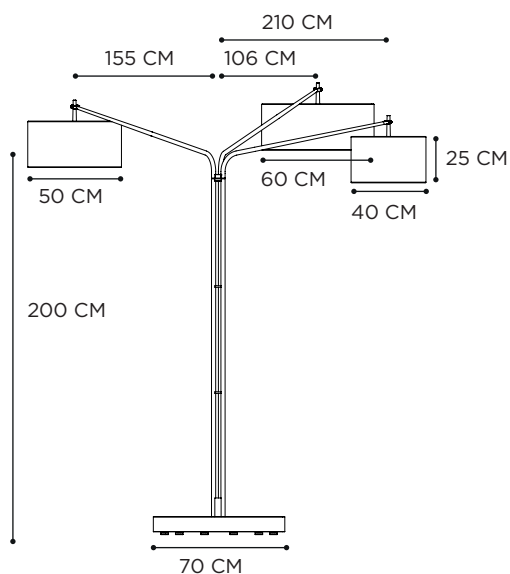

LUNIZ

REFERENCE	PRICE	DESCRIPTION	LIGHTBULB SOCKET	WATT	INPUT	IP	EEC
FGY50RI	€ 295	RUSTY IRON	G9 - LED (NOT INCLUDED)	MAX 5 W	230V	55	A-G ⊕
FGY50WB	€ 745	WEATHERED BRASS	G9 - LED (NOT INCLUDED)	MAX 5 W	230V	55	A-G ⊕

INSTALLATION OPTION

JUB5625	€ 42	CONNECTION BOX IP68 - 3x4 mm²

REFERENCE	PRICE	DESCRIPTION	LIGHTBULB SOCKET	WATT	INPUT	IP	EEC
LNZSMLA	€ 2.995	ANTHRACITE FRAME	3x E27	MAX 15W	230V	44	A-G ⊕
LNZSMLPB	€ 2.995	PEBBLE FRAME	3x E27	MAX 15W	230V	44	A-G ⊕
+							
LNZBASE70CERAMBS	€ 730	BS CERAMIC BASE PLATE					
LNZBASE70CERAMCD	€ 835	CD CERAMIC BASE PLATE					
LNZBASE70CERAMCL	€ 795	CL CERAMIC BASE PLATE					
LNZBASE70CERAMNM	€ 835	NM CERAMIC BASE PLATE					
LNZBASE70CERAMPG	€ 575	PG CERAMIC BASE PLATE					
LNZBASE70CERAMTG	€ 530	TG CERAMIC BASE PLATE					
LNZBASE70CERAMTM	€ 795	TM CERAMIC BASE PLATE					
LNZBASE70CERAMTR	€ 575	TR CERAMIC BASE PLATE					
LNZBASE70CERAMTS	€ 795	TS CERAMIC BASE PLATE					
LNZBASE70CERAMWUM	€ 575	WUM CERAMIC BASE PLATE					
LNZBASE70CERAMZUM	€ 575	ZUM CERAMIC BASE PLATE					
+							
LNZSHADEF40WR..	€ 350	40 CM - FABRIC LAMPSHADE					
LNZSHADEF50WR..	€ 425	50 CM - FABRIC LAMPSHADE					
LNZSHADEF60WR..	€ 495	60 CM - FABRIC LAMPSHADE					
OR							
LNZSHADER40ABR	€ 350	40 CM - LAMPSHADE BRONZE ROPE FIBER					
LNZSHADER40AG	€ 350	40 CM - LAMPSHADE GREEN ROPE FIBER					
LNZSHADER40AD	€ 350	40 CM - LAMPSHADE DESERT ROPE FIBER					
LNZSHADER50ABR	€ 425	50 CM - LAMPSHADE BRONZE ROPE FIBER					
LNZSHADER50AG	€ 425	50 CM - LAMPSHADE GREEN ROPE FIBER					
LNZSHADER50AD	€ 425	50 CM - LAMPSHADE DESERT ROPE FIBER					
LNZSHADER60ABR	€ 495	60 CM - LAMPSHADE BRONZE ROPE FIBER					
LNZSHADER60AG	€ 495	60 CM - LAMPSHADE GREEN ROPE FIBER					
LNZSHADER60AD	€ 495	60 CM - LAMPSHADE DESERT ROPE FIBER